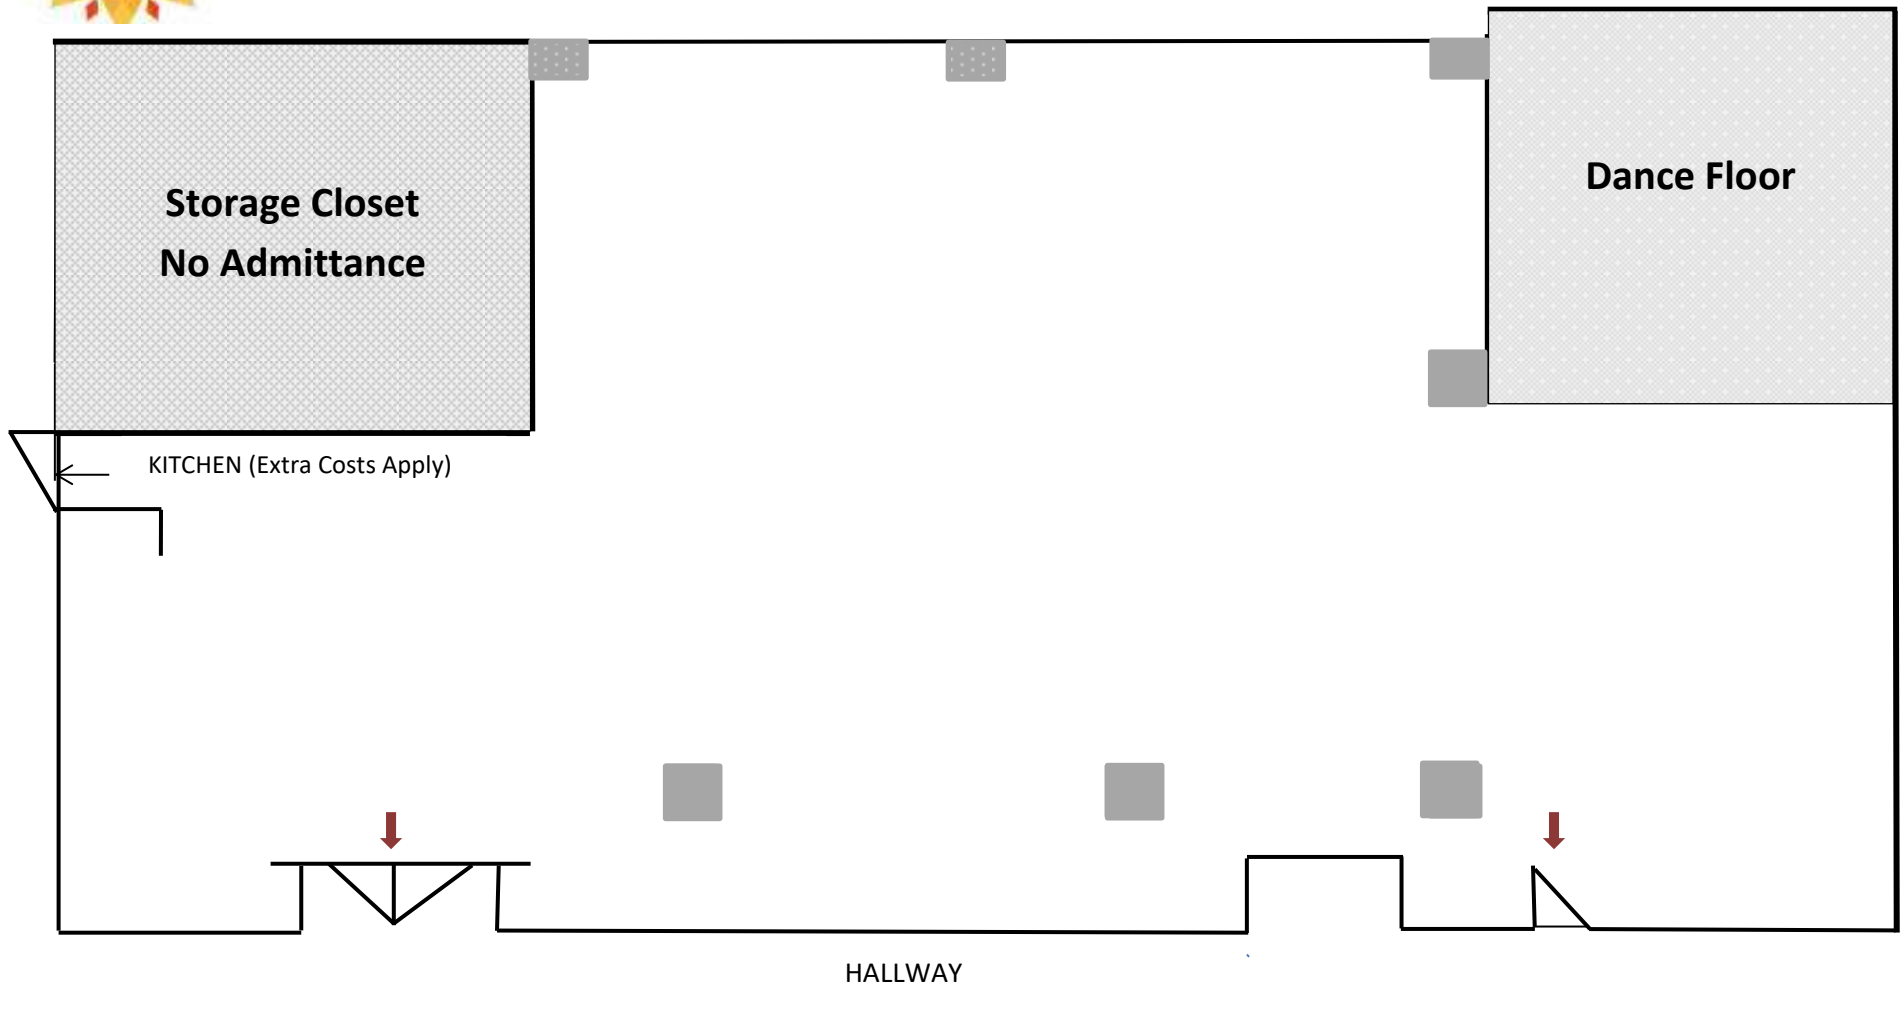

Sunflower Room Diagram

White Folding Chairs

150 Available

White Round Tables

5' Diameter x 2" Edge
Fits up to 8 People

White Rectangle Tables

8' Long x 30" Wide x 2" Edge
Fits up to 4 People per side