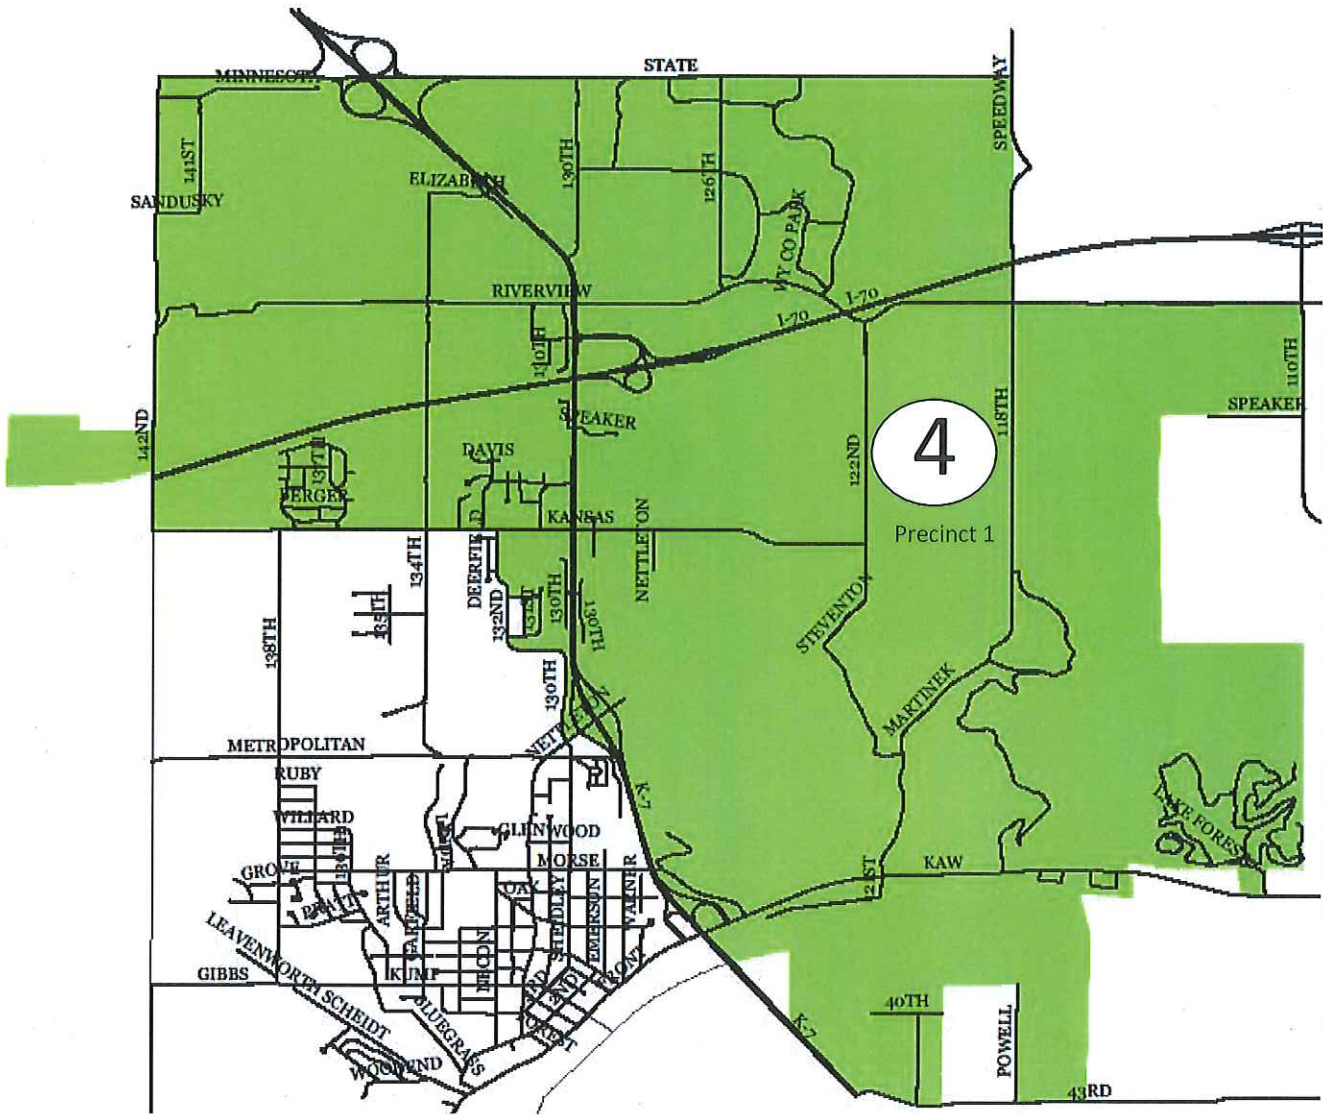

WARD AND PRECINCT MAP OF
BONNER SPRINGS
 JOHNSON, LEAVENWORTH AND
 WYANDOTTE COUNTIES, KANSAS
WARD 4

POLLING LOCATION
 Bonner Springs Church of the
 Nazarene
 742 N. Nettleton